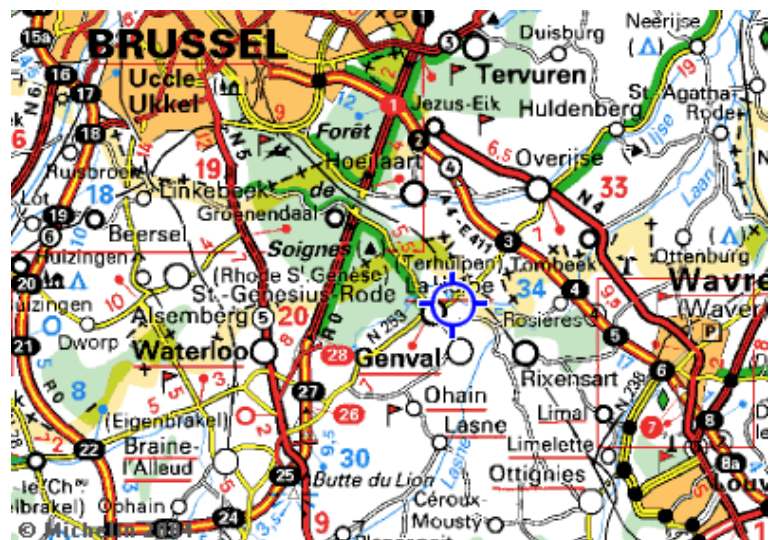

E420/A54 direction Brussels.

Follow E19/A7 Brussels-Waterloo.

Follow Brussels-Waterloo-Ring-Est.

Exit nr. 27 : Lasne-Waterloo.

Turn right in Drève Richelle.

At the end of Drève Richelle turn left and follow La Hulpe.

Direction Brussels (E19).

Follow R0 direction Namen.

Once on Brussels Ring, follow Charleroi E19.

Pass in 2 tunnels.

Exit : Watermaal-Bosvoorde -

Hoeilaart - Terhulpen - Genval.

Pass under the railway bridge.

Turn left direction Terhulpen-

Genval. Follow Genval.

At 2nd traffic lights turn right

(Chaussée Reine Astrid) direction Waterloo.

At 1st roundabout go straight.

Office Park Nysdam entrance is at next roundabout (+/- 4 kms from Ring exit).

Coming from Paris

Direction Brussels (A2/E19).
Direction Nivelles.
Follow Brussels-Waterloo-
Ring-Est.
Exit nr. 27 : Lasne-Waterloo.
Turn right in Drève Richelle.
At the end of Drève Richelle turn
left and follow La Hulpe.
At 1st roundabout go straight.
Office Park Nysdam entrance is
at next roundabout (+/- 5 kms
from Exit 27).